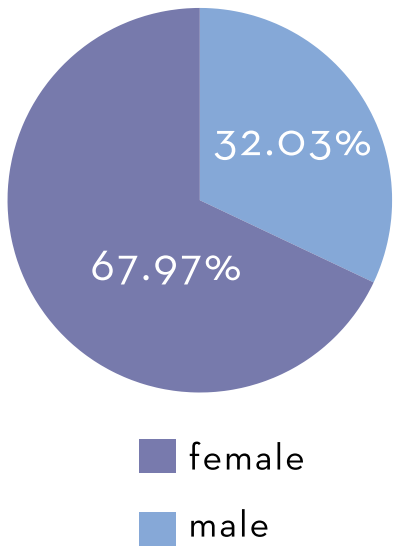

BEAL

M E D I A

PHOTOGRAPHY GUIDE

STATS & DEMOGRAPHICS

1,184,483 PAGE VIEWS FOR 2023

SOCIAL MEDIA

 35,866	 76,810	 6,532
---	---	--

 **48%**
average open rate

 **33.2K**
community members

 **13.1K**
email subscribers

STATS & DEMOGRAPHICS

COLLIN COUNTY MOMS™

358,095 PAGE VIEWS FOR 2023

SOCIAL MEDIA

6,445

10,158

DALLAS MOMS™

518,089 PAGE VIEWS FOR 2023

SOCIAL MEDIA

17,097

39,450

4,542

49.6%

average open rate

Ages 35-44 → 27.96%

Ages 45-54 → 15.46%

Ages 55+ → 13.46%

female

male

315,279 PAGE VIEWS FOR 2023

SOCIAL MEDIA

12,324