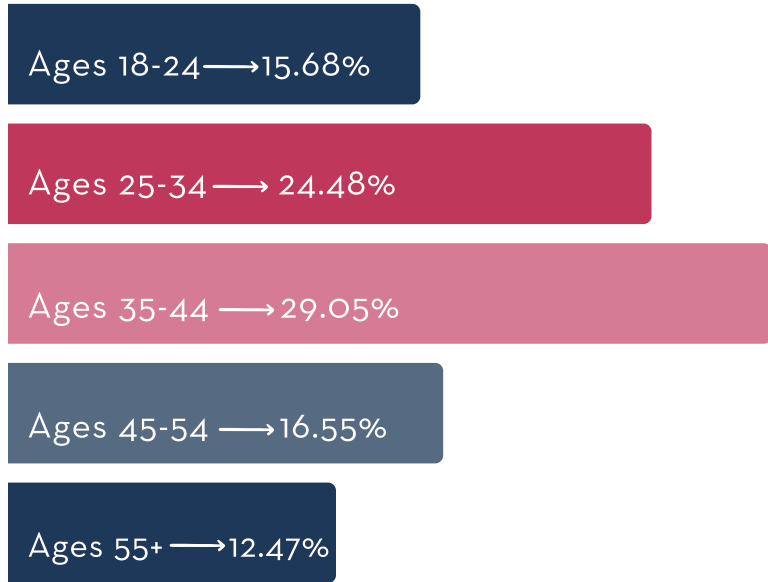

BEAL

M E D I A

PHOTOGRAPHY GUIDE

STATS & DEMOGRAPHICS

1,184,483 PAGE VIEWS FOR 2023

SOCIAL MEDIA

 35,866	 76,810	 6,532
---	---	--

 **48%**
average open rate

 **33.2K**
community members

 **13.1K**
email subscribers

STATS & DEMOGRAPHICS

COLLIN COUNTY MOMS™

358,095 PAGE VIEWS FOR 2023

SOCIAL MEDIA

6,445

10,158

Ages 35-44 → 27.96%

Ages 45-54 → 15.46%

Ages 55+ → 13.46%

female

male

315,279 PAGE VIEWS FOR 2023

SOCIAL MEDIA

12,324