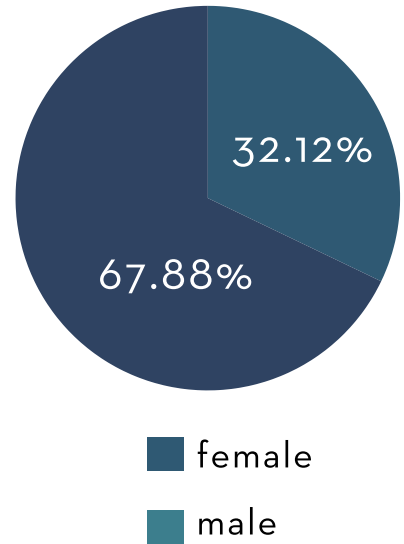

 **33.2K**
community members

 **13.1K**
email subscribers

STATS & DEMOGRAPHICS

COLLIN COUNTY MOMS™

358,095 PAGE VIEWS FOR 2023

SOCIAL MEDIA

6,445

10,158

411

57.5%

average open rate

6.1K

community members

2.1K

email subscribers

STATS & DEMOGRAPHICS

DALLAS MOMS™

518,089 PAGE VIEWS FOR 2023

SOCIAL MEDIA

17,097

39,450

4,542

49.6%

average open rate

Ages 35-44 → 27.96%

Ages 45-54 → 15.46%

Ages 55+ → 13.46%

female

male

315,279 PAGE VIEWS FOR 2023

SOCIAL MEDIA

12,324