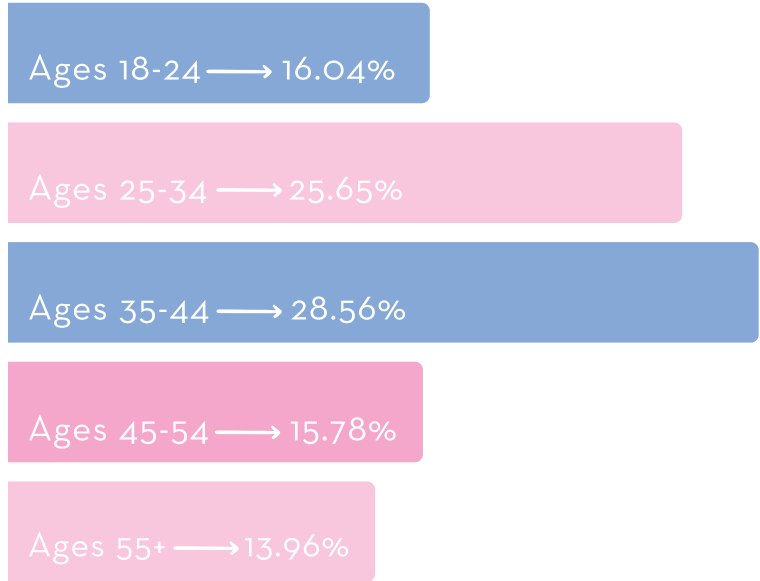

BEAL

M E D I A

PHOTOGRAPHY GUIDE

STATS & DEMOGRAPHICS

1,184,483 PAGE VIEWS FOR 2023

SOCIAL MEDIA

 35,866	 76,810	 6,532
---	---	--

 **48%**
average open rate

 **33.2K**
community members

 **13.1K**
email subscribers

STATS & DEMOGRAPHICS

COLLIN COUNTY MOMS™

358,095 PAGE VIEWS FOR 2023

SOCIAL MEDIA

6,445

10,158

Ages 35-44 → 27.96%

Ages 45-54 → 15.46%

Ages 55+ → 13.46%

female

male

315,279 PAGE VIEWS FOR 2023

SOCIAL MEDIA

12,324