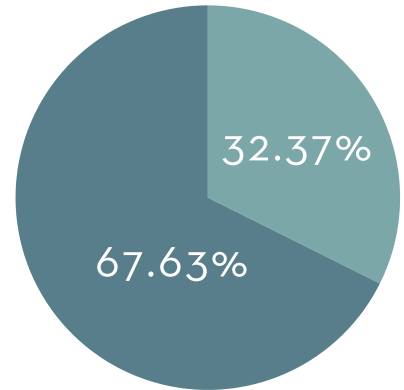

DALLAS MOMS™

518,089 PAGE VIEWS FOR 2023

SOCIAL MEDIA

17,097

39,450

4,542

49.6%

average open rate

12K

community members

7K

email subscribers

STATS & DEMOGRAPHICS

FORT WORTH MOMSSM

Ages 18-24 → 16.69%

Ages 25-34 → 26.42%

Ages 35-44 → 27.96%

Ages 45-54 → 15.46%

Ages 55+ → 13.46%

female

male

315,279 PAGE VIEWS FOR 2023

SOCIAL MEDIA

12,324