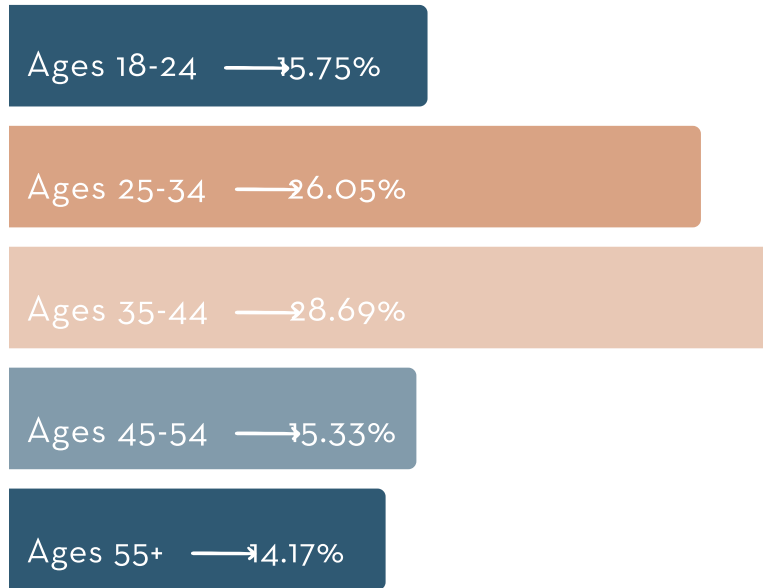

411

57.5%

average open rate

6.1K

community members

2.1K

email subscribers

STATS & DEMOGRAPHICS

DALLAS MOMS™

518,089 PAGE VIEWS FOR 2023

SOCIAL MEDIA

17,097

39,450

4,542

49.6%

average open rate

12K

community members

7K

email subscribers

STATS & DEMOGRAPHICS

FORT WORTH MOMSSM

Ages 18-24 → 16.69%

Ages 25-34 → 26.42%

Ages 35-44 → 27.96%

Ages 45-54 → 15.46%

Ages 55+ → 13.46%

female

male

315,279 PAGE VIEWS FOR 2023

SOCIAL MEDIA

12,324