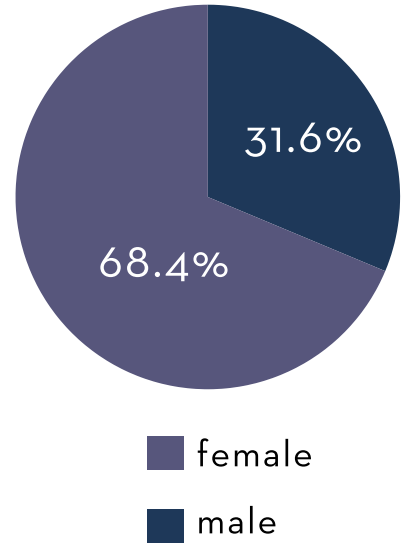

BEAL

M E D I A

PHOTOGRAPHY GUIDE

STATS & DEMOGRAPHICS

1,184,483 PAGE VIEWS FOR 2023

SOCIAL MEDIA

 35,866	 76,810	 6,532
---	---	--

 **48%**
average open rate

 **33.2K**
community members

 **13.1K**
email subscribers

STATS & DEMOGRAPHICS

COLLIN COUNTY MOMS™

358,095 PAGE VIEWS FOR 2023

SOCIAL MEDIA

6,445

10,158

Ages 35-44 → 27.96%

Ages 45-54 → 15.46%

Ages 55+ → 13.46%

female

male

315,279 PAGE VIEWS FOR 2023

SOCIAL MEDIA

12,324